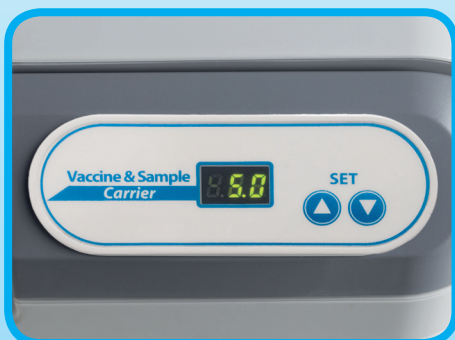

Clear digital temperature display